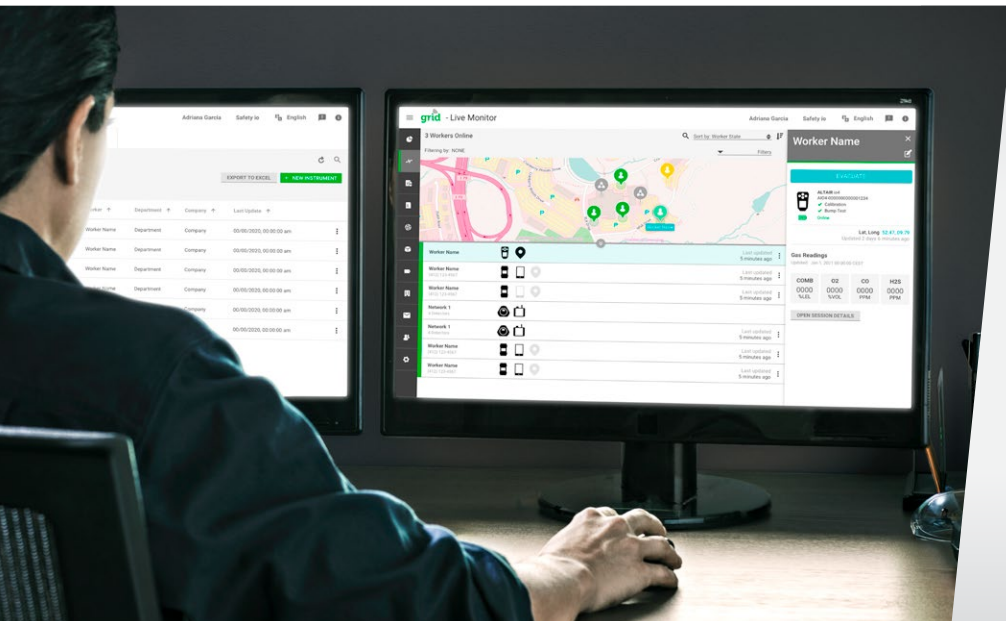

MSA Connected Work Platform

End User Introduction

The MSA Connected Work Platform builds connections between workers and worksites, providing actionable data that helps safety managers create safer and more efficient work environments.

ALTAIR io™ 4 Gas Detection Wearable

Designed with fully integrated connectivity for real-time visibility across your worksites from day one.

- Automatic Connectivity
- Over the Air Updates
- Automatic Bump and Calibration
- Rugged Durable Design and Industry Leading XCell® Sensors

MSA Grid

Cloud-based software provides real-time visibility across your worksites—including workers and workflows—accessible from anywhere with an internet connection via desktop or mobile.

- Grid Compliance Software
- Grid Fleet Manager
- Grid Live Monitor