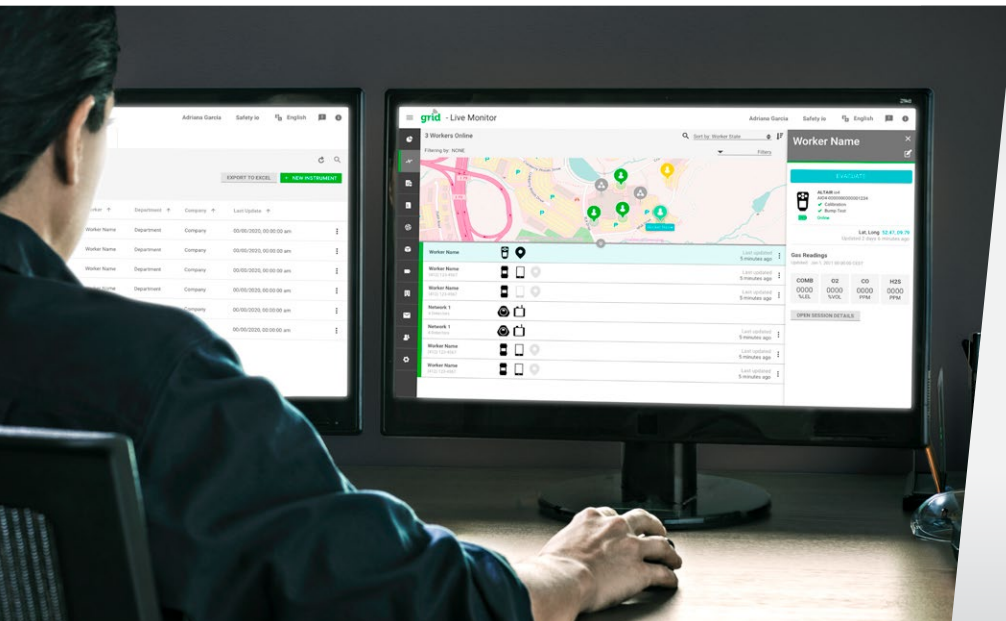

## End User Introduction

*The MSA Connected Work Platform builds connections between workers and worksites, providing actionable data that helps safety managers create safer and more efficient work environments.*

### MSA Grid

Cloud-based software provides real-time visibility across your worksites—including workers and workflows—accessible from anywhere with an internet connection via desktop or mobile.

- Grid Compliance Software
- Grid Fleet Manager
- Grid Live Monitor