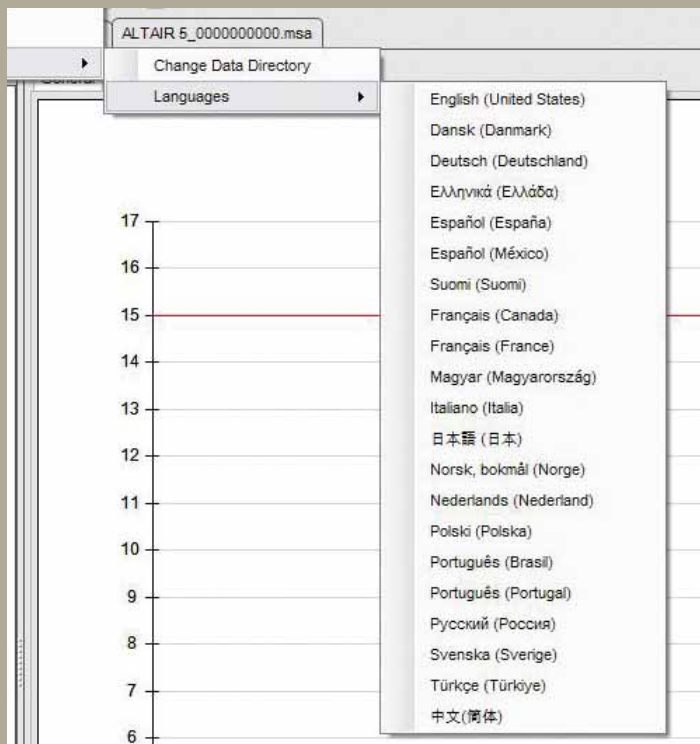

NEW!
MSA Link™
Software

New MSA Link Software can transfer your portable gas detection instrument records and other stored information to a connected PC.

MSA Link Software functions include:

- ✓ Intuitive icon-driven menu
- ✓ Downloading periodic or session log
- ✓ Graphing and tabular data available for exporting
- ✓ Changing alarm setpoints and other instruments settings
- ✓ Printing calibration reports
- ✓ Live instrument reading chart
- ✓ Multi-language capability