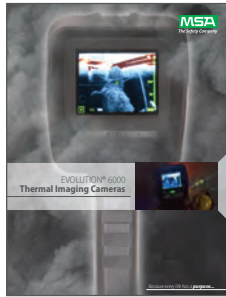

Launch Kit Materials

EVOLUTION 6000 TIC Product Bulletin

Comprehensive overview of MSA's new thermal imaging camera platform, including model and technology descriptions, NFPA compliance, product applications, features and benefits, and ordering information.

EVOLUTION 6000 TIC/ TIC Plus/TIC Xtreme Individual Sales Sheets

Single-sheet leave-behind information specific to each EVOLUTION 6000 TIC model.